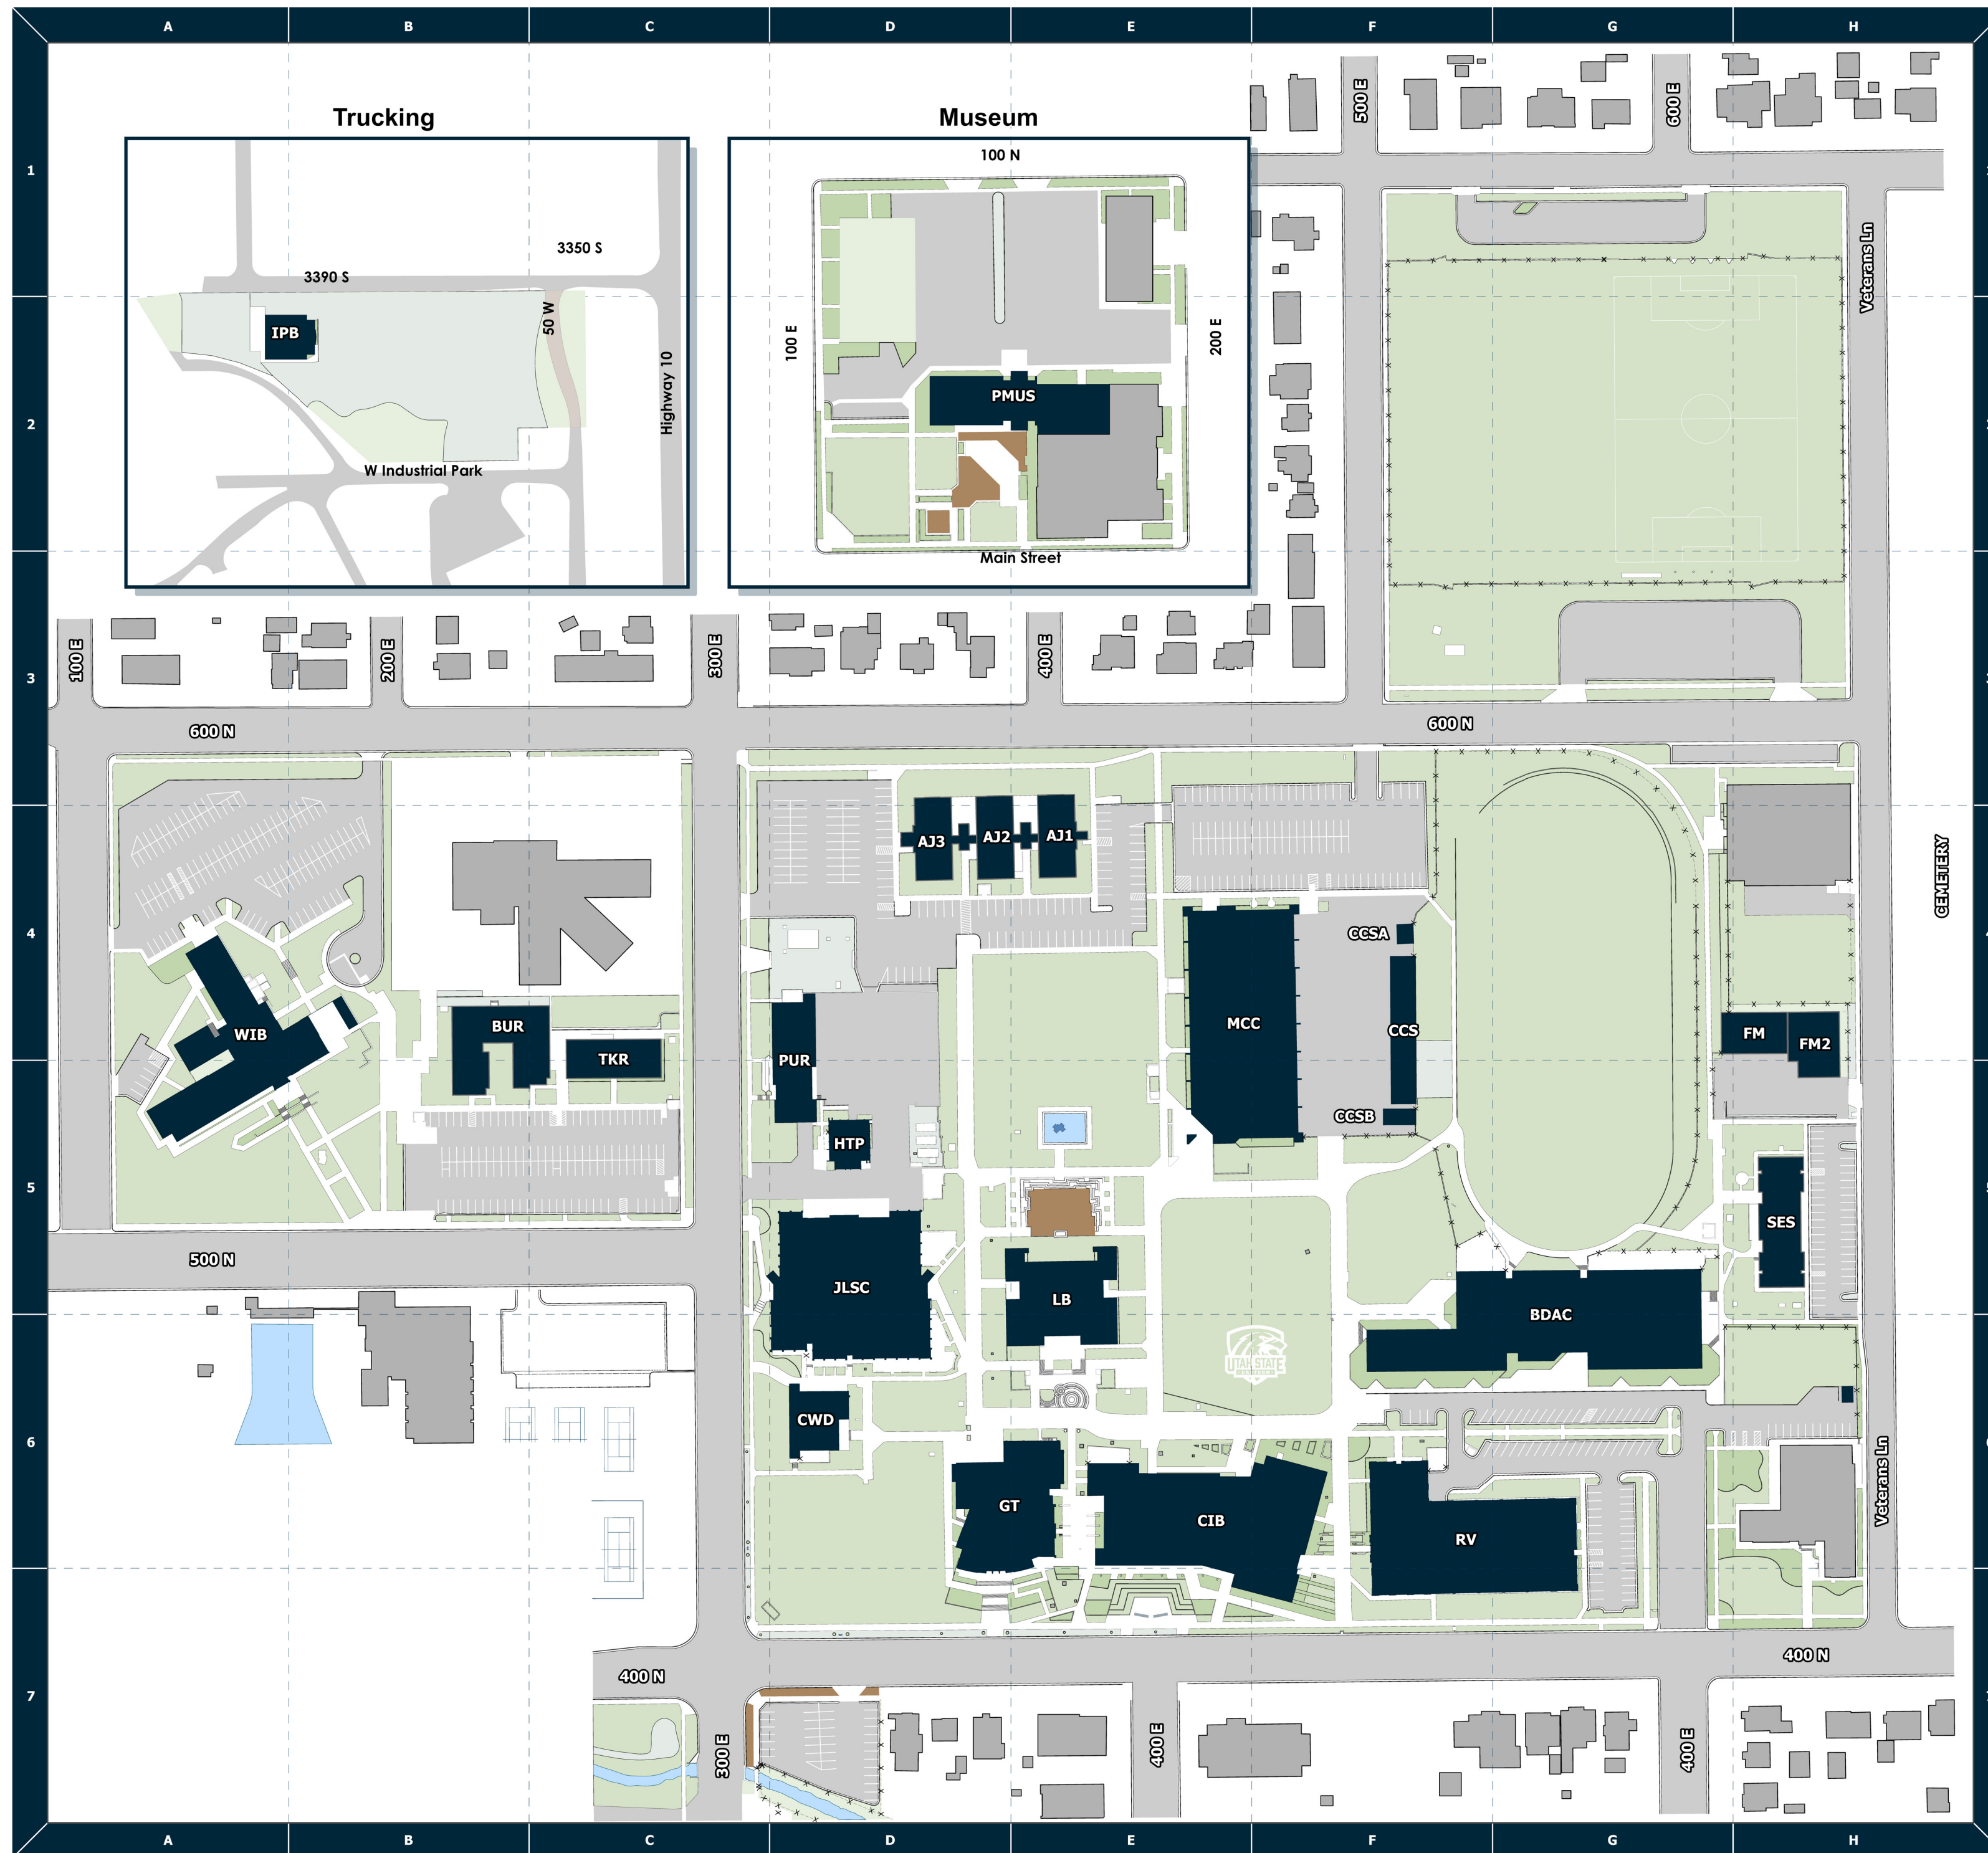

Campus Map 2024

INDEX

Abrev.	Bldg #	Grid	Building Name
GT	402	D6	Geary Event Center
HTP	403	D5	Heat Plant
LB	405	E5	Library and Learning Commons
IPB	406	A2	Industrial Park Building (Trucking)
PUR	407	D4	Purchasing/Receiving/Police
MCC	408	E4	McDonald Career Center
CWD	409	D6	One Stop Student Services
BDAC	410	G5	BDAC Athletic Building
CCS	411	F4	Career Center Storage Building
CCSA	411A	F4	Career Center Storage A
CCSB	411B	F5	Career Center Storage B
WIB	412	A4	West Instructional Building
JLSC	413	D5	Jennifer Leavitt Student Center
FM	414	H4	Facilities Maintenance
FM2	415	H4	Facilities Maintenance #2
RV	416	F6	Reeves Building
SES	417	H5	Sessions Dorm
TKR	418	C4	Tucker Dorm
BUR	419	B4	Burlenshaw Dorm
AJ1	420	E4	Aaron Jones Dorm Phase I
AJ2	421	D4	Aaron Jones Dorm Phase II
AJ3	422	D4	Aaron Jones Dorm Phase III
CIB	423	E6	Central Instructional Building
PMUS	433	D2	Museum